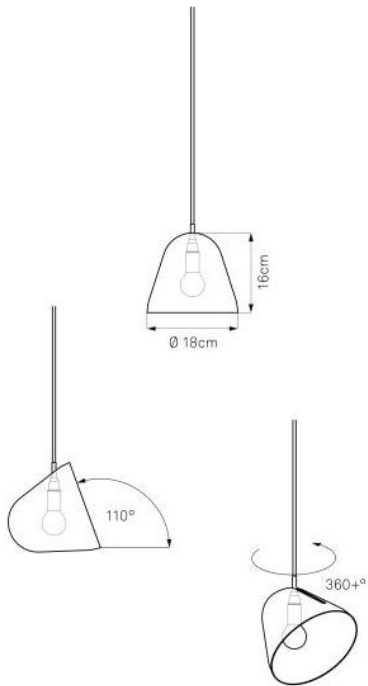

Nyta

Tilt S Surcharge for Cable extension up to 5-meter cable

Technical details

Pays de fabrication	 Allemagne
Fabricant	Nyta
Créateur	jjoo design
matériel	Textile
longueur de câble	500 cm

Description

The Nyta Tilt S Cable extension to a 5-metre cable is an accessory for the Tilt S pendant lamp. This accessory gives the Tilt S pendant lamp a 5-metre cable.