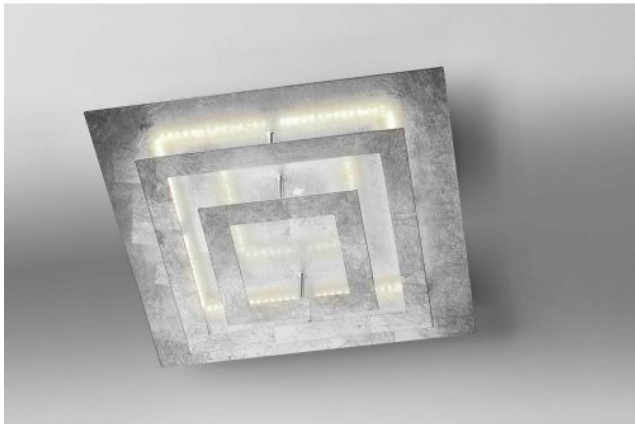

Lupia Licht

Square

Oberfläche

- or
- argent
- blanc

Technical details

Pays de fabrication	 Allemagne
Fabricant	Lupia Licht
Indice de protection / Indice IP	IP20
Contenu de la livraison	LED
aptitude de tension	230 - 240 Volt
matériel	métal
atténuation	dimmerable sur place avec commande gradateur de phase inverse
Puissance en Watt	27 W
LED	y compris
Indice de rendu des couleurs	>90
Flux lumineux en lm	2.200
La température de couleur en Kelvin	2.700 extra blanc chaud
Dimensions	H 10 cm B 40 cm L 40 cm

Description

The Lupia Light Square is 40 cm long, 40 cm wide and 9.5 cm high. This wall / ceiling lamp is available in different surfaces. On the square frame, there are LEDs that radiate indirectly against the reflector. The lamp with a gold leaf surface produces a particularly warm light. The Square by Lupia Licht can be dimmed on site with a trailing edge phase dimmer. The Square wall/ceiling lamp comes from the manufacturer Lupia Licht in Germany.