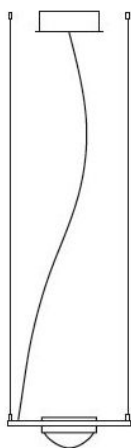

Licht im Raum

Ocular lens LED

Linsendurchmesser

- 100 mm
- 67 mm

Technical details

| | |
|----------------------------|---|
| Pays de fabrication |  Allemagne |
| Fabricant | Licht im Raum |
| Créateur | Licht im Raum |
| matériel | verre |
| aptitude de tension | 230 - 240 Volt |

Description

The Licht im Raum Ocular Lens LED focuses the emitted light and directs it immediately in the desired direction. It has an embossed edge and is available with a diameter of 67 mm or 100 mm. This Ocular lens is a replacement part for all LED lamps of the series and is suitable for the Ocular 1 LED, 2 LED, 4 LED, 6 LED, 6 LED series 100 as well as all LED wall lamps and spot lamps of the Ocular series.