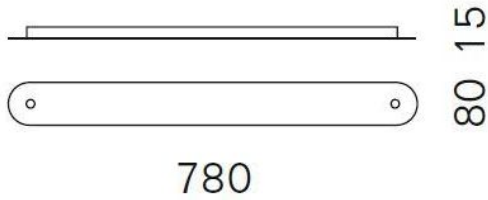

Serien Lighting

Canopy profile 2

Oberfläche

- aluminium brossé
- aluminium poli
- noir
- blanc

Technical details

Pays de fabrication	 Allemagne
Fabricant	Serien Lighting
Créateur	Serien Lighting
matériel	aluminium
Dimensions	H 2 cm B 8 cm L 78 cm

Description

The Serien Lighting canopy profile 2 is used to connect two pendant lamps and plug them into a single power supply. In this way, two single pendant lights can be installed together. Only a single ceiling outlet with power supply is required. The canopy profile 2 is available in the following finishes: brushed aluminum, polished aluminum, black or white painted. It is 78 cm long and 8 cm wide. Its height is 1.5 cm.