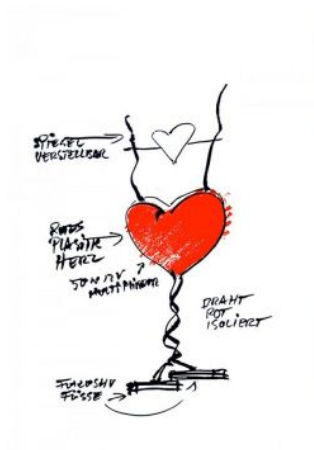

Ingo Maurer

One From The Heart

Technical details

Pays de fabrication	 Allemagne
Fabricant	Ingo Maurer
Créateur	Ingo Maurer
année	1989
Indice de protection / Indice IP	IP20
Contenu de la livraison	LED
aptitude de tension	110 - 240 Volt
matériel	métal, verre
longueur de câble	300 cm
atténuation	Gradateur cordon avec curseur
Puissance en Watt	9 W
LED	y compris
Indice de rendu des couleurs	>90
Flux lumineux en lm	970
La température de couleur en Kelvin	2.700 extra blanc chaud
Dimensions	H 95 cm B 40 cm

Description

The Ingo Maurer One From The Heart table lamp was originally intended as a wedding present for a friend of the designer Ingo Maurer. But this table lamp is not only for lovers, but it also provides atmospheric light and is a real eye-catcher in every room. At the heart of One From The Heart, a multi-mirror reflector with protective glass is integrated. Above the heart sits a movable and heart-shaped glass mirror that directs the rays of light and reflects another heart against the wall. Two small crocodiles under the base provide the right balance. This lamp has a cord dimmer with slider and is operated with an integrated LED.