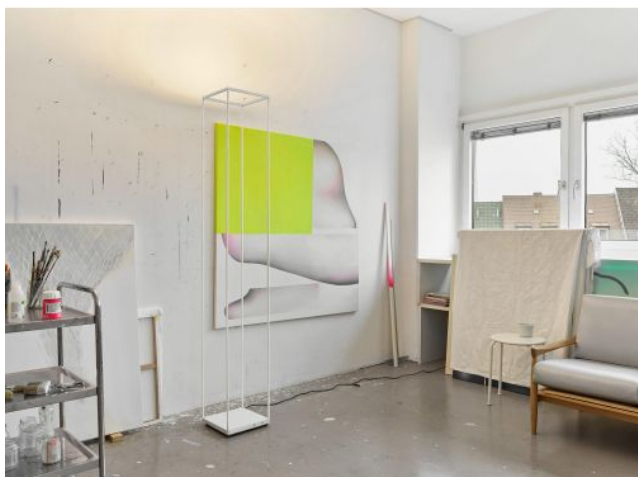

Serien Lighting

Reflex2 Floor M

Oberfläche

- noir
- blanc

Technical details

Pays de fabrication	 Allemagne
Fabricant	Serien Lighting
Créateur	Jean Marc da Costa
année	2020
Indice de protection / Indice IP	IP20
Contenu de la livraison	LED
aptitude de tension	110 - 240 Volt
matériel	aluminium
atténuation	Variateur tactile sur pied de lampe
Puissance en Watt	50 W
LED	y compris
Indice de rendu des couleurs	>90
Flux lumineux en lm	6.040
La température de couleur en Kelvin	Tunable White
remplacement des ampoules :	sur le site meme
Dimensions	H 195 cm B 30 cm L 30 cm

Description

The Serien Lighting Reflex2 Floor M has a height of 195 cm. It has a width and length of 30 cm. The floor lamp is available with a black or white coated surface. The floor lamp is regulated via a push button dimmer at the lamp base. With the **Tunable White technology**, the light can also be controlled via this push button dimmer from incandescent warm to cool white. This allows the colour temperature to be adjusted from 2,200 Kelvin extra warm white to 4,000 Kelvin white. If necessary, the cable can be wound up under the lamp base.