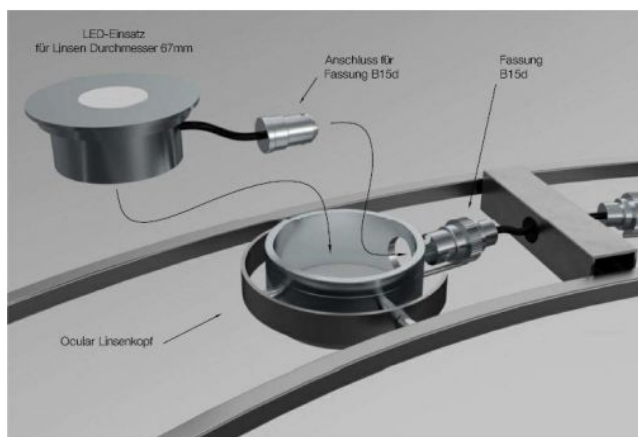

Licht im Raum

LED conversion for Ocular

Technical details

Pays de fabrication	 Allemagne
Fabricant	Licht im Raum
Créateur	Licht im Raum
Indice de protection / Indice IP	IP40
Contenu de la livraison	LED
aptitude de tension	230 - 240 Volt
atténuation	dimmerable sur place avec commande gradateur de phase inverse
LED	y compris
répartition de la lumière	directement et indirectement

Description

The LED conversion for Ocular Classic with B15 socket is an LED insert. The insert is available for the lens diameters 67 mm. A connection for a B15 socket is integrated. The LED inserts have one uplight and one downlight. They are dimmable on site with a trailing edge phase dimmer.