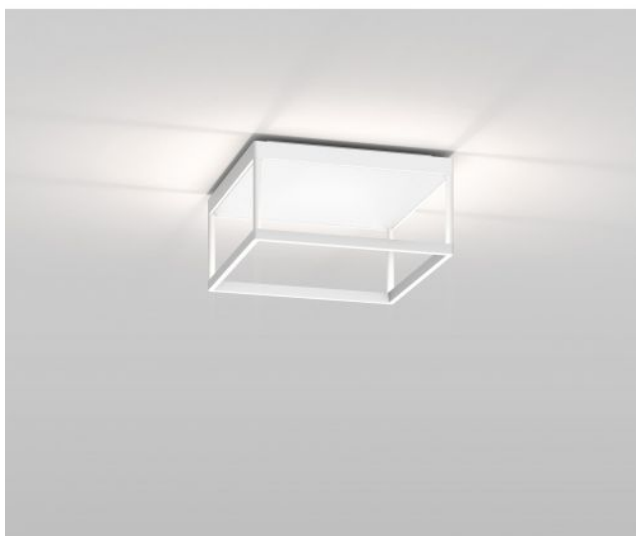

Serien Lighting

Reflex2 Ceiling M150-white

surface_of_reflector

- blanc
- argent
- blanc mat
- or

Technical details

Pays de fabrication	 Allemagne
fabricant	Serien Lighting
concepteur	Jean Marc da Costa
protection	IP20
Contenu de la livraison	LED
aptitude de tension	110 - 240 Volt
matériel	verre acrylique, aluminium, verre
surface	blanc
atténuation	gradable avec variateur à coupure de phase et à commande de phase
Puissance en Watt	40 W
LED	y compris
Indice de rendu des couleurs	>90
Flux lumineux en lm	4.900
La température de couleur en Kelvin	2.700 extra blanc chaud
remplacement des ampoules :	sur le site meme
Dimensions	H 15 cm B 30 cm L 30 cm

Description

The Serien Lighting Reflex2 Ceiling M150 emits its light onto a prismatic reflector surface inside the lamp. From there, the light is reflected into the room absolutely glare-free. The reflector is available in matt white, gold, silver or white. Each reflector creates a different lighting effect with this ceiling light. The integrated LED has a colour temperature of 2700 Kelvin extra warm white.

On request, the Reflex2 Ceiling M150 is also available with 3000 Kelvin warm white or with Tunable White technology. With the lamp with Tunable White technology, the light can be controlled from incandescent warm to cool white. The ceiling light is also available Dali dimmable or with Casambi module.