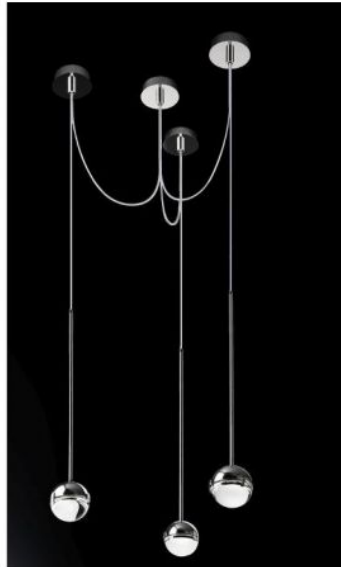

Cini & Nils

Convivio pendant lamp 3-lights LED

Oberfläche

- chrome
- noir

Technical details

Pays de fabrication	 Italie
Fabricant	Cini & Nils
Créateur	Luta Bettonica
Créateur 2	Mario Melocchi
année	2005
Indice de protection / Indice IP	IP20
Contenu de la livraison	LED
aptitude de tension	230 - 240 Volt
Diamètre en cm	11
matériel	acier, aluminium, laiton, verre
longueur de câble	385 cm
réglage de la hauteur	hauteur déterminée
atténuation	dimmerable sur place avec commande gradateur de phase inverse
LED	y compris
Indice de rendu des couleurs	92
La température de couleur en Kelvin	2.800 blanc chaud
canopée Dimensions	14 cm
Les performances du système	3 x 13 Watt
Flux lumineux total en LM	3.900
Dimensions	H 65 cm Ø 11 cm

Description

The Cini & Nils Convivio pendant lamp 3-lights LED has transparent glass lenses for a distinctive, clear illumination. With its decentralised canopy, it can be installed independently of the power supply. In addition, any distance between the three pendulums can be selected during installation. The Convivio pendant lamp is available in black matt and chrome finish. The cable length can be individually set during assembly. The lamp is operated with three integrated LEDs, which can be dimmed with a trailing edge phase dimmer on site. With an optionally available Casambi module, it is also possible to dim the light with the Casambi App via Bluetooth using a smartphone / tablet. On request, this pendant light is also offered with an already integrated Casambi module.