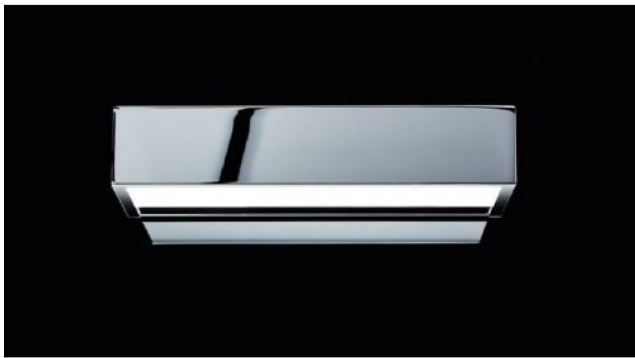

Decor Walther

Box 25

Oberfläche

- chrome
- nickel
- rose

Technical details

| | |
|---|---|
| Pays de fabrication |  Allemagne |
| Fabricant | Decor Walther |
| Créateur | Maiken Walther |
| Indice de protection / Indice IP | IP44 |
| Contenu de la livraison | Leuchtmittel/Bulb |
| aptitude de tension | 110 - 240 Volt |
| Profondeur en cm | 10 |
| matériel | métal, verre |
| atténuation | dimmerable sur place |
| Socle / Douille | R7s |
| Puissance (max. Watt) | 100 Watt |
| Dimensions | H 5 cm L 25 cm |

Description

The Decor Walther Box 25 wall lamp emits light simultaneously upwards and downwards. A diffuser made of white matt glass glare control the light in both directions and scatters it evenly. This wall lamp is 25 cm long, 5 cm high and 10 cm deep. With protection class IP44, this lamp is also suitable for the bathroom. It is available in chrome. A R7s halogen lamp with a maximum output of 100 watts can be used as the light source. The Box 25 is also offered with an integrated LED (Box 25 N LED).