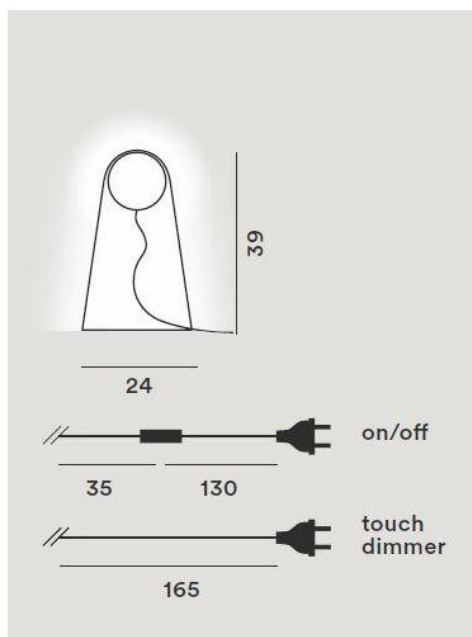

Foscarini

Satellight Tavolo external glass

Technical details

Pays de fabrication

Fabricant

Foscarini

Créateur

Eugeni Quitlet

matériel

verre

surface

transparent

Diamètre en cm

24

Dimensions

H 39 cm | Ø 24 cm

Description

The Foscarini Satellight Tavolo external glass is a spare part for the Satellight table lamp. The cone-shaped, transparent spare part is made of mouth-blown glass and has a height of 39 cm as well as a diameter of 24 cm at its lowest point.