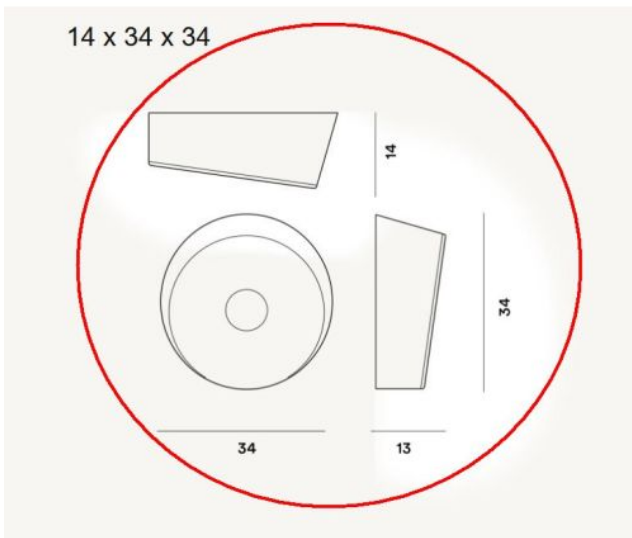

Foscarini

Lumiere XXL Soffitto Parete Replacement Glass

Oberfläche

- gris
- blanc

Technical details

Pays de fabrication	 Italie
Fabricant	Foscarini
Créateur	Rodolfo Dordoni
matériel	verre
Diamètre en cm	34
Dimensions	H 13 cm Ø 34 cm

Description

The Foscarini Lumiere XXL Soffitto Parete replacement glass has a diameter of 34 cm and a height of 13 cm. The mouth-blown, glossy glass is suitable for the Lumiere XXL wall and ceiling lamp with G9 sockets. This Replacement Glass is available in grey and white.