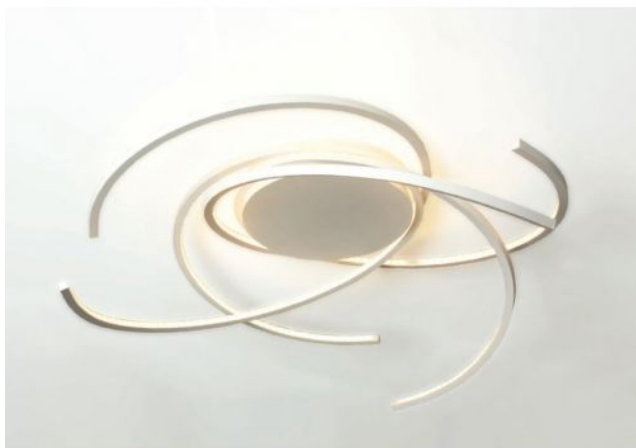

Escale

Space 100 cm

Oberfläche

- aluminium
- noir
- or
- blanc

Technical details

Pays de fabrication	 Allemagne
Fabricant	Escale
Créateur	Mosru Mohiuddin
année	2013
Indice de protection / Indice IP	IP20
Contenu de la livraison	LED
aptitude de tension	230 - 240 Volt
Diamètre en cm	100
matériel	aluminium
atténuation	gradable avec variateur à coupure de phase et à commande de phase
Puissance en Watt	36 W
LED	y compris
Indice de rendu des couleurs	90
La température de couleur en Kelvin	2.700 extra blanc chaud
remplacement des ampoules :	chez le fabricant / a l'usine
Flux lumineux total en LM	5.000
Dimensions	H 24 cm Ø 100 cm

Description

The Escale Space 100 is the largest ceiling light in this series. It has a diameter of 100 cm at a height of 24 cm. An LED with a colour temperature of 2700 Kelvin extra warm white serves as a light source.

The Space 100 ceiling light is offered in the surfaces aluminum smoothed, gold leaf, white and black. The lamp was designed by Mosru Mohiuddin in 2013.

This ceiling lamp can be dimmed on site with a trailing edge and / or leading edge phase dimmer. A Casambi module and a ZigBee module are offered as accessories. With the Casambi module, the ceiling light can be regulated with the Casambi App by smartphone or tablet via Bluetooth. The ZigBee module enables control of the light via voice control.