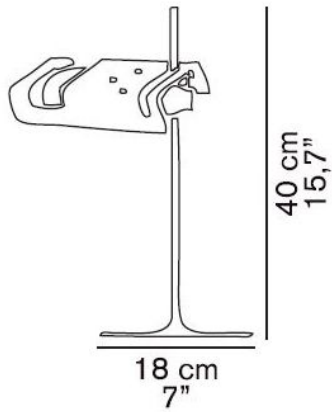

291

Oluce

Spider 291 replacement base

Oberfläche

- noir
- blanc

Technical details

Pays de fabrication Italie
Fabricant Oluce

Description

The Oluce Spider 291 replacement base is a replacement base for Spider 291. Two surfaces are on offer.