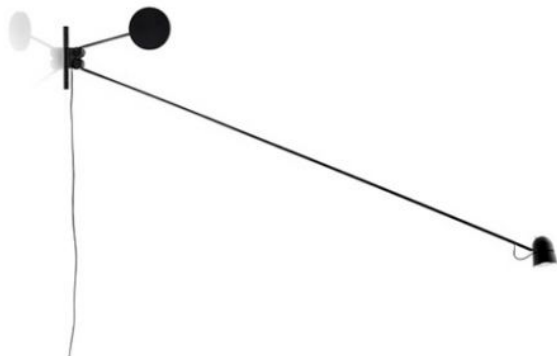

Luceplan

Counterbalance

Oberfläche

- noir
- blanc

Technical details

Pays de fabrication	 Italie
Fabricant	Luceplan
Créateur	Daniel Rybakken
année	2012
Couleur de la lampe	noir
Indice de protection / Indice IP	IP20
Contenu de la livraison	LED
aptitude de tension	110 - 240 Volt
matériel	acier, aluminium
atténuation	sur la tête de lampe
Puissance en Watt	16 W
LED	y compris
Indice de rendu des couleurs	90
Flux lumineux en lm	598
La température de couleur en Kelvin	2.700 extra blanc chaud
longueur du bras	190 cm
tête de luminaire masse	9 cm
Dimensions	L 192 cm

Description

The Luceplan Counterbalance is a black wall lamp, which can be aligned in the room at will cause of its swiveling light arm. The counterweight balances the movements of the long arm with help of gear wheels and guarantees the stability of the lamp head. The lamp head is made out of lacquered aluminum, the body is made of matt lacquered steel. Different brightness levels can be set with the dimmer on the lamp head. Daniel Rybakken designed the wall light in the year 2012. Apart from this light, also a spotlight as well as a floor lamp are on offer from this series.