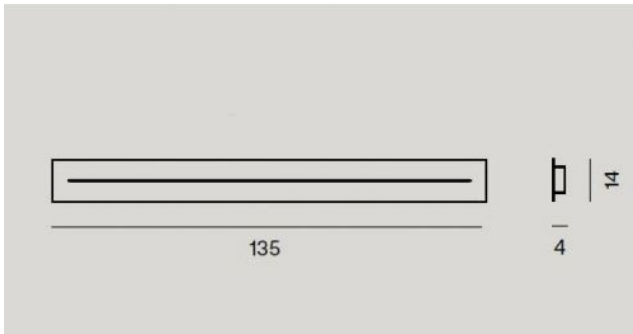

Foscarini

Elongated multi-canopy 135 cm

Technical details

Pays de fabrication	 Italie
Fabricant	Foscarini
surface	blanc
matériel	métal
Dimensions	H 4 cm B 14 cm L 135 cm

Description

The Foscarini elongated multi-canopy 135 cm is an elongated canopy, to which you can hang several lights. The surface of the canopy is white, it is made of painted metal. The canopy has a length of 135 cm, a width of 14 cm and a height of 4 cm. The multi-canopy is suitable for these light families: Foscarini Aplomb, Caboche, Caiigo, Chouchin, Gregg, Havana, Maki, New Buds, Plass, Rituals, Tartan, Tite and Tress.