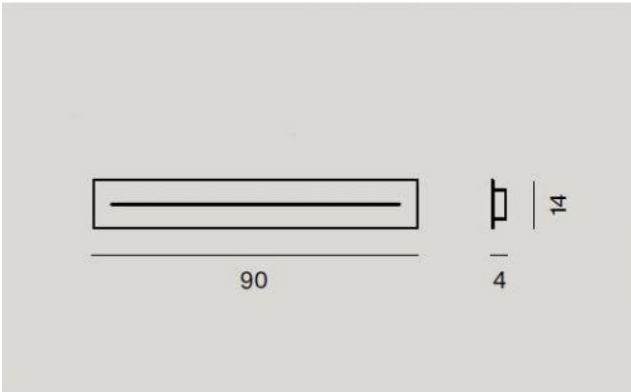

Foscarini

Elongated multi-canopy 90 cm

Technical details

Pays de fabrication	 Italie
Fabricant	Foscarini
surface	blanc
matériel	métal
Dimensions	H 4 cm B 14 cm L 90 cm

Description

The Foscarini elongated multi-canopy 90 cm is an elongated canopy, to which you can hang several lights. The surface of the canopy is white, it is made of painted metal. The canopy has a length of 90 cm, a width of 14 cm and a height of 4 cm. The multi-canopy is suitable for these light families: Aplomb, Caboche, Caiigo, Chouchin, Gregg, Havana, Maki, New Buds, Plass, Rituals, Tartan, Tite and Tress.