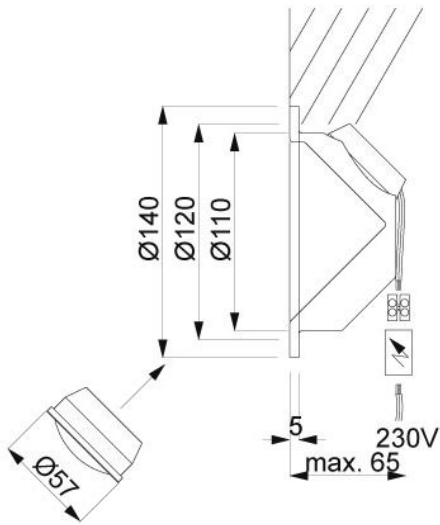

less'n'more

Mimix Mounting Plate for Cavity Wall Installation M-BUS

Technical details

Pays de fabrication	 Allemagne
Fabricant	less'n'more
Créateur	less'n'more

Description

The less'n'more Mimix Mounting Plate for Sunk Cavity Wall Installation M-BUS is an accessory for the Mimix Concrete Construction Spotlight M-BUS. With this mounting plate you can mount the wall light without a frame into the cavity wall.