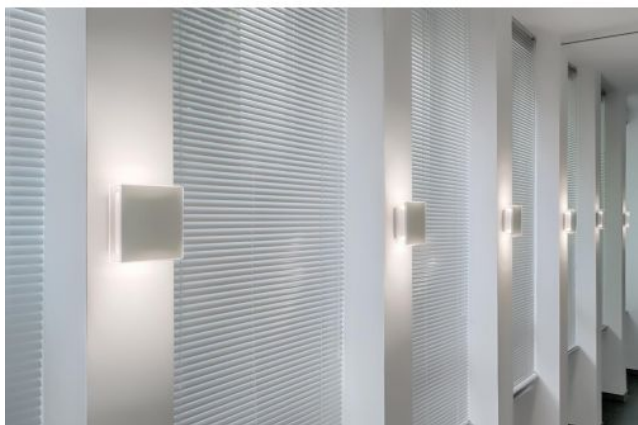

Serien Lighting

App

Farbtemperatur in Kelvin

- 2.700 extra blanc chaud
- 3.000 blanc chaud

Leuchtmittelabdeckung

- vert fluorescent
- Opal
- rayon de miel
- gris
- nervure
- cristal de glace
- Pyramid
- miroir

Contenu de la livraison

LED

aptitude de tension

230 - 240 Volt

Profondeur en cm

7

matériel

verre acrylique, aluminium, polycarbonate

corps du luminaire

aluminium

Dimensions

H 17 cm | B 17 cm

Description

The Serien Lighting App wall lamp has a reduced square shape. For the front surface, different versions are offered as illuminant cover: with ribbed surface, opal white, honeycomb, pyramid, grey, fluorescent green, ice crystal or mirrored surface. On request, the wall lamp is also available with an individual print on the front. The choice of front surface has no influence on the room light itself, as the front surface is opaque. Whether in a row, graphic or deliberately free arrangement - App is suitable for multifunctional use.

The light is emitted symmetrically upwards and downwards by the App wall lamp. Part of the light is also diffused to the side. The light source is an integrated LED, which is available with a colour temperature of 2,700 Kelvin extra warm white or 3,000 Kelvin warm white. The lamp can be dimmed on site with a trailing edge and / or leading edge phase dimmer. On request, the App wall light is also available as a DALI dimmable version. This requires a 5-wire mains cable.