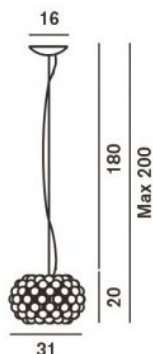

Foscarini

Caboche Sospensione - Inner Glass- piccola

Technical details

Pays de fabrication

 Italie

Fabricant

Foscarini

Description

This interior glass/the inner diffuser of Caboche Sospensione can only be used for the Caboche Sospensione Piccola pendant lamp with a diameter of 31 cm.