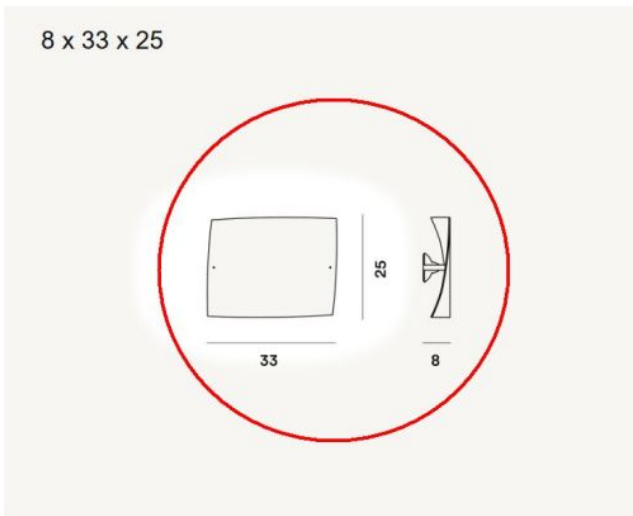

Foscarini

Folio Piccola Parete - Replacement Glass

Technical details

Pays de fabrication	 Italie
Fabricant	Foscarini
matériau	verre
couleur diffuseur	blanc
Profondeur en cm	8
Dimensions	H 25 cm B 33 cm

Description

This Foscarini original spare part replaces the existing glass of the Foscarini Folio Piccola Parete wall lamp. The hand-blown glass is available in white. This replacement glass is 33 cm wide, 25 cm high and 8 cm deep.