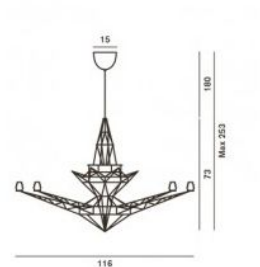

Foscarini

Lightweight Sospensione Replacement diffuser

Technical details

Pays de fabrication	 Italie
Fabricant	Foscarini
Créateur	Tom Dixon
matériel	verre

Description

The Foscarini Lightweight Sospensione Original replacement diffuser in white surrounds one light source of the Lightweight pendant lamp and reduces the glare of the emitted light.