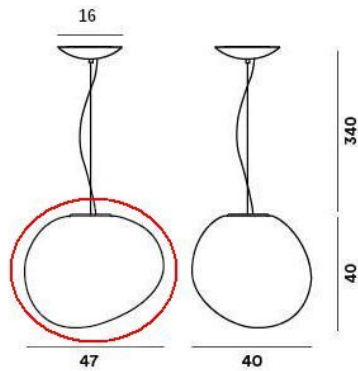

Foscarini

Gregg Sospensione Grande LED Replacement Glass

Technical details

| | |
|----------------------------|--------------------------------------------------------------------------------------------|
| Pays de fabrication |  Italie |
| Fabricant | Foscarini |
| matériau | verre |
| couleur | blanc |
| Dimensions | H 40 cm B 40 cm L 47 cm |

Description

This Foscarini Gregg replacement glass in white satin is an original replacement glass suitable for the Foscarini Gregg Sospensione Grande LED pendant lamp and the Foscarini Gregg Tavolo Grande table lamp.