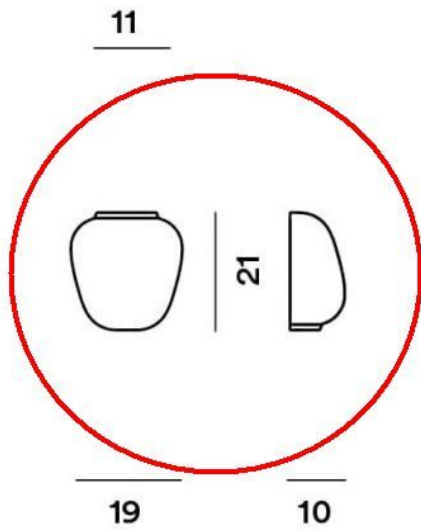

Foscarini

Rituals Parete Semi 3 Replacement Glass

Technical details

Pays de fabrication	 Italie
Fabricant	Foscarini
matériau	verre
couleur	blanc
Profondeur en cm	10
Dimensions	H 21 cm B 19 cm

Description

This Foscarini original replacement part replaces the existing mouth-blown glass of the Foscarini Rituals Parete Semi 3 wall lamp. The original replacement glass is available in satin white. This replacement glass is 21 cm high, 19 cm wide and has a depth of 10 cm.