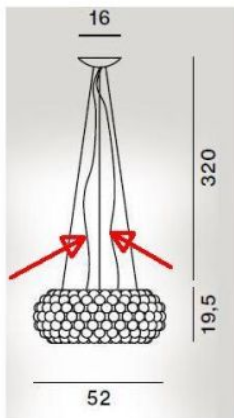

## Power Cabel for Caboche LED Pendant Lamp

### Technical details

<b>Pays de fabrication</b>	 Italie
<b>Fabricant</b>	Foscarini
<b>longueur de câble</b>	350 cm
<b>Indice de protection / Indice IP</b>	IP20
<b>aptitude de tension</b>	110 - 240 Volt

### Description

This Foscarini original replacement power cable is suitable for all Foscarini Caboche LED pendant lamps **except the versions with Tunable White**. The cable length of this replacement power cable is 350 cm. Only the cables for the power supply of the lamp are included in the delivery, not the three cables for the suspension of the lamp.