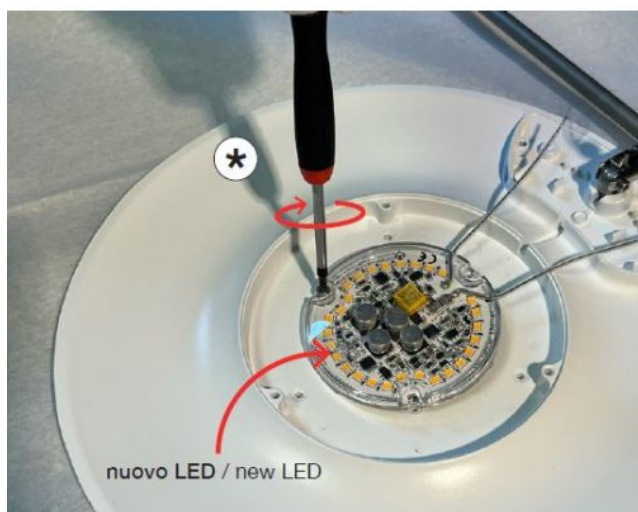

Catellani & Smith

Spare LED illuminant for Lederam C 180 / WF 25

Technical details

| | |
|--|--|
| Pays de fabrication |  Italie |
| Fabricant | Catellani & Smith |
| Puissance en Watt | 15 W |
| La température de couleur en Kelvin | 2.700 extra blanc chaud |
| Indice de protection / Indice IP | IP20 |
| aptitude de tension | 230 - 240 Volt |

Description

The Original LED-Replacement lamp for the Lederam C180 and the Lederam WF 25 is a replaceable LED with a power of 15 watts and a colour temperature of 2,700 Kelvin extra warm white. This lamp is suitable for the following Catellani Smith Lederam lamps: