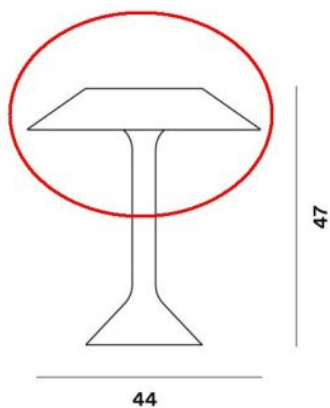

Foscarini

Chapeaux M replacement shade

Diffusorfarbe

- gris
- rouge
- ocre

Technical details

Pays de fabrication	 Italie
Fabricant	Foscarini
matériel	métal
Diamètre en cm	44
Dimensions	Ø 44 cm

Description

This original Foscarini spare part is a replacement shade made of metal, suitable for the Chapeaux M table lamp. The replacement shade from the Italian manufacturer has a diameter of 44 cm. The Replacement Shade is available in red, ochre and grey.