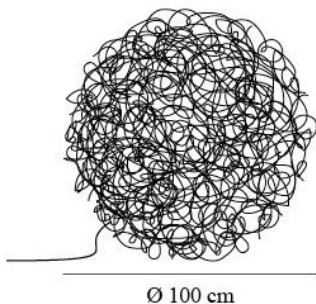

### Version #

- 30 cm
- 50 cm
- 70 cm
- 100 cm

### Technical details

<b>Pays de fabrication</b>	 Italie
<b>Fabricant</b>	Catellani & Smith
<b>remplacement des ampoules :</b>	sur le site meme
<b>Socle / Douille</b>	G4
<b>Indice de protection / Indice IP</b>	IP20
<b>Contenu de la livraison</b>	LED
<b>aptitude de tension</b>	110 - 240 Volt

The following is included in this conversion set:

- Bi-pin LEDs 0,8 watt G4 12V
- plug-in transformer with fabric-covered cable in grey and C&S dimmer in black

The 30 cm version is supplied with 8 x 0,8 watt LED's, the 50 cm version is supplied with 10 x 0,8 watt LED's, the 70 cm version with 16 x 0,8 watt LED' and the 100 cm version with 20 x 0,8 watt LED'.