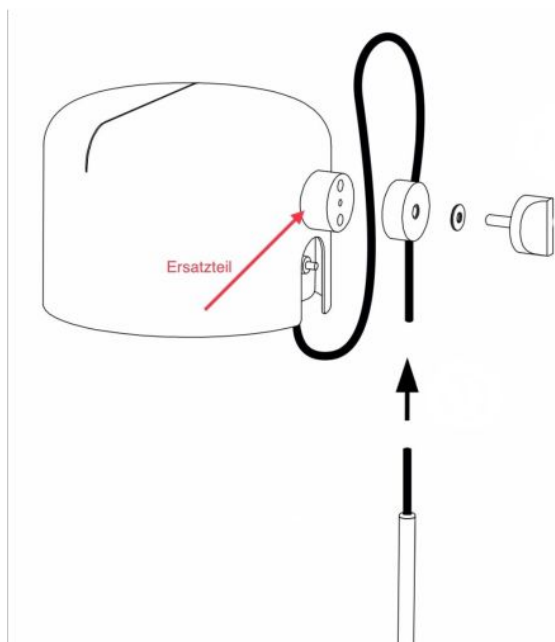

Oluce

Replacement lamp head mounting for Coupé 3321

Technical details

País de origen	 Italia
Fabricante	Oluce
material	policarbonato

Descripción

This original spare part is suitable for the Oluce Coupé 3321 floor lamp and replaces the fixing shown on the lamp head of the floor lamp.