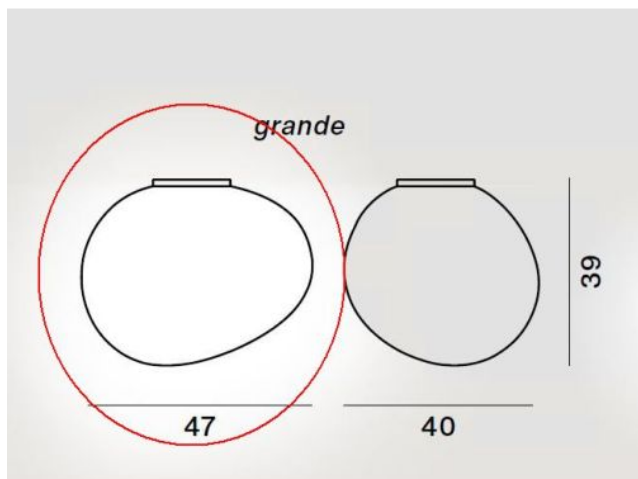

Foscarini

Gregg Grande Soffitto Replacement Glass

Technical details

País de origen	 Italia
Fabricante	Foscarini
material	vidrio
color	blanco
Dimensions	H 40 cm B 39 cm L 47 cm

Descripción

This Foscarini Gregg Midi replacement glass in white satin is an original replacement glass from the Italian manufacturer suitable for the Foscarini Gregg Grande Soffitto ceiling lamp.