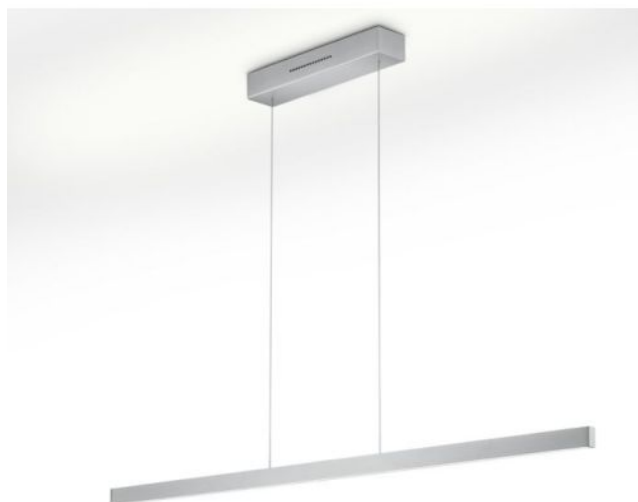

Knapstein

LINDA-72

Oberfläche

- níquel
- bronce
- negro

Technical details

País de origen	 Alemania
Fabricante	Knapstein
año	2023
Materiales	brass
ajuste de altura	altura ajustable
Potencia en vatios	34 W
LED #	inclusive
Índice de reproducción cromática (CRI / Ra)	>90
El flujo luminoso en lm	4004
Temperatura de color en kelvin	2.200-3.000
Índice de protección / Protección IP	IP20
Contenido del paquete	LED
entrada de tensión	230 - 240 Volt
Atenuación	control por movimientos
reemplazo de la bombilla:	en el fabricante / en la fabrica
altura total	73 - 180 cm
Dimensions	L 72 cm

Descripción

The Knapstein LINDA-72 pendant lamp has a length of 72 cm. By pulling or lifting the lamp itself, the total height of the lamp can be adjusted between 73 cm and 180 cm. The lamp can also be suspended at an angle. The pendant lamp emits its light simultaneously upwards and downwards. The uplight and downlight can be switched and dimmed separately by gesture control. The light colour can also be adjusted separately for the uplight and downlight to a warmer tone (from a colour temperature of 3,000 Kelvin warm white to 2,200 Kelvin extra warm white). All dimming and light colour settings are saved via the memory function and are automatically reset when the light is next switched on.

The sensor area for gesture control is located centrally on the lamp. The lamp is switched on or off by a wiping movement of the hand in the sensor area. To change the light intensity, the hand is held longer in the sensor area. The desired light colour can then be set by holding the hand in the sensor area again for a longer time. The LINDA-72 is available in different surfaces. There are no visible screws in the ceiling canopy, because of a magnetic holder.