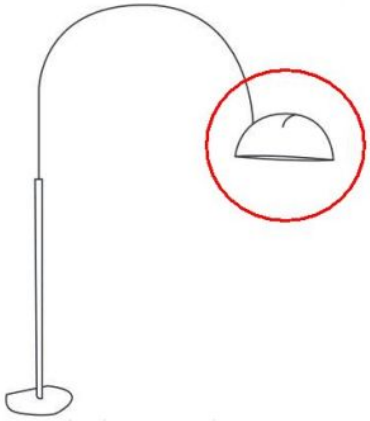

3320/R

Oluce

Coupe 3320/R Replacement Reflector

Farbe

- blanco
- negro

Version

- con electricidad
- Sin electricidad

Technical details

País de origen

Italia

Fabricante

Oluce

material

aluminio

Índice de protección / Protección IP

IP20

entrada de tensión

110 - 240 Volt

Descripción

The replacement reflector is available complete with all electrical parts or as a simple reflector in black or white. The Oluce original spare part is suitable for the Coupe 3320/R floor lamp.