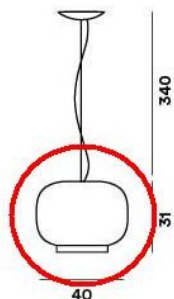

Foscarini

Chouchin 1 Halogen Pendant Lamp Spare Shade

Diffusorfarbe

- gris
- verde
- naranja

Technical details

País de origen

Fabricante

Foscarini

color

naranja

Diámetro en cm

40

Dimensions

H 31 cm | Ø 40 cm

Descripción

The replacement glass is an original spare part of the manufacturer Foscarini and is suitable for the Chouchin 1 pendant lamp. This replacement Glass is only suitable for the Halogen Version of this lamp. The replacement glass has a diameter of 40 cm and is 31 cm high. This Replacement glass is available in orange, grey and green.