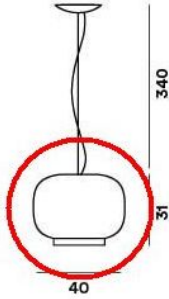

Foscarini

Chouchin 1 LED-Pendant Lamp Spare Shade

Diffusorfarbe

- verde
- gris
- naranja

Technical details

País de origen	 Italia
Fabricante	Foscarini
material	vidrio
Diámetro en cm	40
Dimensions	H 31 cm Ø 40 cm

Descripción

This Foscarini original replacement glass is a spare part of the for the Chouchin 1 LED pendant lamp. The replacement glass has a diameter of 40 cm and is 31 cm high. The replacement glass is available in orange, green and grey.