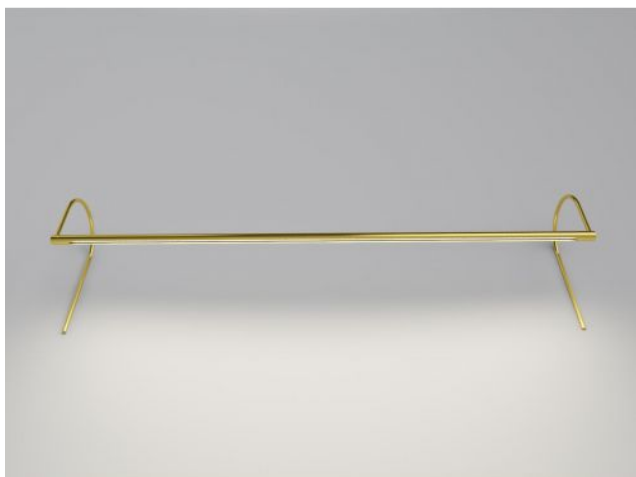

Betec

Minimus 119 cm Typ 15

Oberfläche

- cromo
- Mate oro
- Laton brillante
- Laton mate
- níquel brillante
- níquel mate
- negro
- browning
- oro brillante

Technical details

País de origen	 Alemania
Fabricante	Betec
Diseñador	Horst Lettenmayer
Índice de protección / Protección IP	IP20
Contenido del paquete	LED
entrada de tensión	110 - 240 Volt
Proyección en cm	15
material	latón
Potencia en vatios	38,4 W
LED	incluyendo
Índice de reproducción cromática	>90
El flujo luminoso en lm	3.794,6
Temperatura de color en grados Kelvin	2.700 extra blanco cálido
Dimensions	H 25 cm L 119 cm

Descripción

The Betec Minimus is a further development of the Clarus picture light. In contrast to the Clarus, its lamp head is thicker with a diameter of 1.8 cm. The Minimus was designed for the use of a Duo LED. A Duo LED consists of two LEDs in one housing and therefore has a particularly high light output. As a result, this picture light can also fulfil the side effect of brightening up a room. Its emitted light is mainly directed at the respective object, but it is reflected into the room at the same time, so that a pleasant atmosphere is created with the basic brightness.