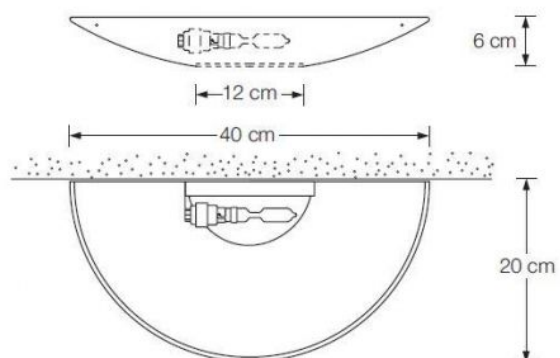

Florian Schulz

Era 40 glass cover

Technical details

País de origen	 Alemania
Fabricante	Florian Schulz
material	vidrio

Descripción

The Florian Schulz Era 40 glass cover can be mounted on the upper opening of the wall lamp. With this accessory, the light emitted upwards is glare-free. This glass cover is only suitable for the Era 40 wall lamp.