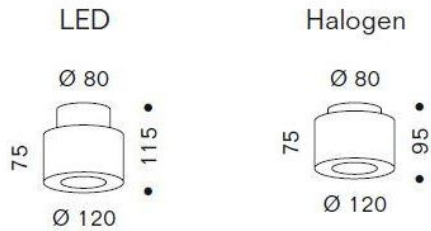

### Technical details

<b>País de origen</b>	 Alemania
<b>Fabricante</b>	Serien Lighting
<b>Diseñador</b>	next space
<b>material</b>	espuma cerámica
<b>Diámetro en cm</b>	12
<b>Dimensions</b>	H 7,5 cm   Ø 12 cm

### Descripción

The Serien Lighting Reef replacement shade is made of high-quality, white ceramic foam. The replacement shade is suitable for all Reef lamps by Serien Lighting. This spare part has a diameter of 12 cm and a height of 7.5 cm. The scope of delivery includes two screws and a retaining plate with which the shade is attached to the lamp.