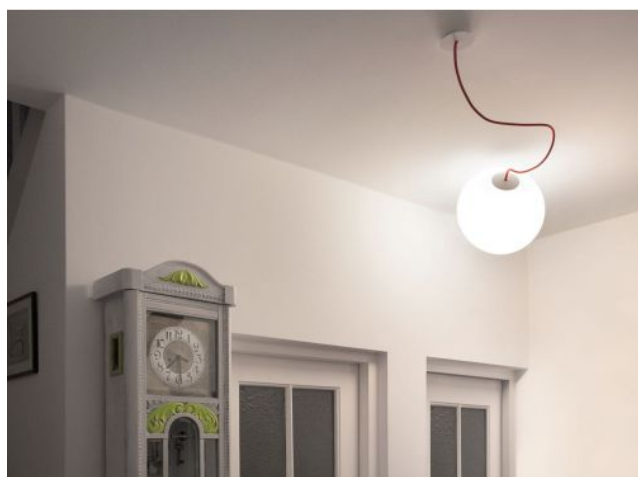

Lichtlauf

UpLight

Durchmesser in cm

- 40
- 50
- 30

Kabelfarbe

- rojo
- blanco
- gris

Technical details

País de origen	 Alemania
Fabricante	Lichtlauf
Diseñador	Christoph Matthias
año	2012
Índice de protección / Protección IP	IP20
Contenido del paquete	Leuchtmittel/ Bulb
entrada de tensión	110 - 240 Volt
material	polietileno, Textil
superficie	blanco
longitud del cable	120 cm
Atenuación	Regulable en el sitio
Base / Portalámparas	E27
Alimentación (máx. Watt)	70 Watt
reemplazo de la bombilla:	en el sitio mismo

Descripción

The Lichtlauf UpLight is an unusual lamp for mounting on a ceiling or wall within a radius of approx. 1 m around a power outlet. The white hollow sphere made of resistant and high-quality polyethylene is available in three different diameters, the textile cable in three different colours. The Lichtlauf Uplight can be positioned very freely, thanks to the diverse mounting options, this spherical luminaire is a wall or ceiling luminaire as well as a pendant lamp. Wherever uniform, soft light is to illuminate the room, this lamp is ideally placed. If you combine several lamps with different diameters, small individual light objects are created. The UpLight by Lichtlauf has an E27 ceramic socket and can be operated with conventional halogen bulbs as well as with LED retrofit bulbs. This lamp is available with a diameter of 30 cm, 40 cm or 50 cm. The textile 1.2 m long cable is optionally available in white, red or grey. With the enclosed accessories (including canopy, ceiling bracket and wire rope), the lamp can be mounted on the wall as well as on the ceiling. The textile cable is also available in other colours and lengths on request.