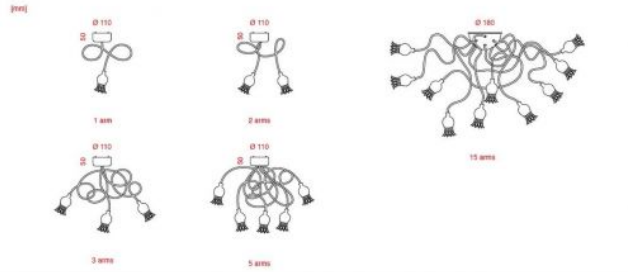

## Poppy Spare Bimetallic Lamellae

### Technical details

<b>País de origen</b>	 Alemania
<b>Fabricante</b>	Serien Lighting
<b>material</b>	bimetálico
<b>Dimensions</b>	L 12 cm

### Descripción

The Serien Lighting Poppy replacement bimetal lamellae can be used for all lamps from the Poppy family. This replacement part has the shape of a metal flower. After switching on the light, the metal flower opens due to the heat of the light bulb. The lamellae can be replaced without tools.