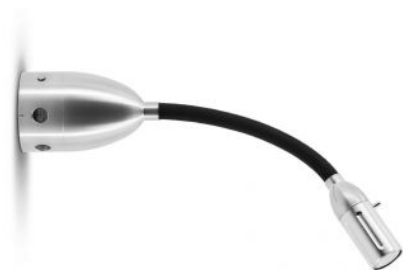

less'n'more

Zeus Wall / Ceiling Light Z-BDL1

Dimmbarkeit

- Toque atenuadores en el dosel
- Regulable en el sitio con control de fase inversa

Oberfläche

- aluminio
- negro
- blanco

flexible_arm

- negro textil
- azul textil
- antracita textil
- aluminio
- verde textil
- rojo textil
- marrón textil
- blanco textil

Descripción

The Less'n'more Zeus Wall / Ceiling Light Z-BDL1 can be mounted on the wall or ceiling. It is built onto the surface. Its canopy / wall mounting made of aluminum has a diameter of 6.5 cm. This lamp has a flexible lamp arm that can be stretched and bent as desired. At maximum extension of the lamp arm, the lamp has a length of 30 cm. The flexible lamp arm is offered in these colours: aluminum, textile black, white, anthracite, blue, green, red and brown. An LED with a colour temperature of 2,700 Kelvin extra warm white is integrated in the lamp head.

The lamp head and the canopy are available in the surfaces aluminum and black. The Zeus Wall / Ceiling Light Z-BDL1 is offered on site dimmable with a trailing edge phase dimmer or with an integrated push button dimmer on the canopy. The version with push button dimmer can be switched and dimmed via the push button. The beam angle of the light can be continuously adjusted between 15 and 75 degrees. To do this, the glass lens is turned out of or into the lamp head. With a larger beam angle, the light is distributed over a larger area.

On request, this Zeus wall and ceiling lamp is also available with other colours for the flexible lamp arm or with a supply cable and safety plug for operation at a power socket. A larger lamp with a maximum length of 62 cm is also offered from the series. A canopy mounting plate is offered as an accessory, with which the lamp can be mounted over a flush-mounted box.