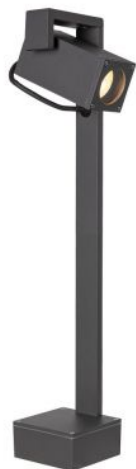

SLV

Theo Bracket Pole

Höhe in cm

- 50
- 70

Technical details

País de origen	 Alemania
Fabricante	SLV
Índice de protección / Protección IP	IP65
entrada de tensión	110 - 240 Volt
material	aluminio, vidrio
superficie	antracita
Base / Portalámparas	GU10
Alimentación (máx. Watt)	7 Watt
Dimensiones del soporte de la lámpara	longitud 11, anchura 11 cm
lámpara incluida	no
Dimensions	B 12 cm L 18 cm

Descripción

The matt anthracite-coloured Theo Bracket Pole made of aluminium is 12.4 cm wide and 17.5 cm long. The base of the lamp is 11 cm long and wide. The SLV Theo Bracket Pole bollard light is offered with a height of 50 cm and 70 cm. The lamp head of this matt anthracite-coloured outdoor floor lamp can be swivelled by 70 degrees. With the IP65 protection rating, this lamp is ideal for outdoor use as it is dustproof and protected against water jets from any angle. Various light sources with GU10 socket can be used.