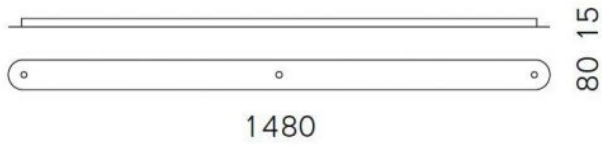

Serien Lighting

Canopy profile 3

Oberfläche

- aluminio cepillado
- Aluminio pulido
- negro
- blanco

Technical details

País de origen	 Alemania
Fabricante	Serien Lighting
Diseñador	Serien Lighting
material	aluminio
Dimensions	H 2 cm B 8 cm L 148 cm

Descripción

With the Serien Lighting canopy profile 3, three pendant lamps can be connected together and mounted on a single power supply. This makes it possible to install two single pendant lamps together. Only a single power connection is required. The canopy profile 3 is available in brushed aluminum, polished aluminum, black or white painted finishes. This accessory has a length of 148 cm and a width of 8 cm. The height is 1.5 cm.

The accessories are suitable for the following Serien Lighting lamps: Cavity Suspension L, Curling Suspension Rope / Tube S, M and L, Draft Suspension Rope / Tube S and M, Drum Suspension Rope / Tube S and M as well as Reef Suspension 1. In addition to these accessories, the canopy profile 2 is also offered, with which two pendant lamps can be connected together and mounted on a single power supply.