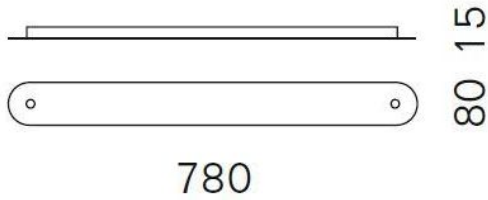

Serien Lighting

Canopy profile 2

Oberfläche

- aluminio cepillado
- Aluminio pulido
- negro
- blanco

Technical details

País de origen	 Alemania
Fabricante	Serien Lighting
Diseñador	Serien Lighting
material	aluminio
Dimensions	H 2 cm B 8 cm L 78 cm

Descripción

The Serien Lighting canopy profile 2 is used to connect two pendant lamps and plug them into a single power supply. In this way, two single pendant lights can be installed together. Only a single ceiling outlet with power supply is required. The canopy profile 2 is available in the following finishes: brushed aluminum, polished aluminum, black or white painted. It is 78 cm long and 8 cm wide. Its height is 1.5 cm.