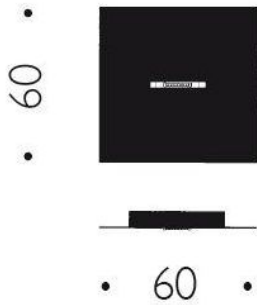

Ingo Maurer

Driver for the ceiling canopy 60 x 60 cm Flying Flames

Technical details

País de origen	 Alemania
Fabricante	Ingo Maurer
Diseñador	Moritz Waldemeyer & Ingo Maurer
entrada de tensión	230 - 240 Volt

Descripción

The Ingo Maurer driver for the ceiling canopy 60 x 60 cm Flying Flames is a spare part for the pendant lamp Flying Flames. This driver is only suitable for the ceiling canopy 60 x 60 cm.