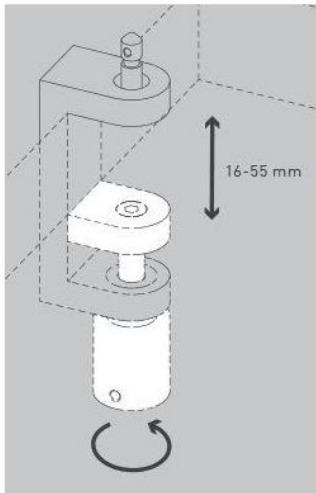

## Job table clamp

### Technical details

<b>País de origen</b>	 Alemania
<b>Fabricante</b>	Serien Lighting
<b>Dimensions</b>	H 2 cm

### Descripción

The Serien Lighting Job table clamp is an accessory for the desk lamp Job. This table clamp can be used to convert a table lamp with a base or furniture adapter into a clamp lamp. The clamp is also suitable as a spare part for a clamp light. It can be used for tables between 1.6 cm and 5.5 cm thickness.