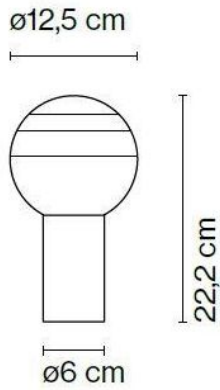

#### Technical details

<b>País de origen</b>	 España
<b>Fabricante</b>	Marset
<b>Diseñador</b>	Jordi Canudas
<b>material</b>	vidrio
<b>Diámetro en cm</b>	13
<b>Dimensiones</b>	Ø 13 cm

#### Descripción

The Marset Dipping Light replacement glass is made of mouth-blown glass. It is available in off white, blue, green, amber and pink. The replacement glass has a diameter of 12.5 cm and has several layers of colour in each version. This is a spare part for the Dipping Light table lamp from Marset.