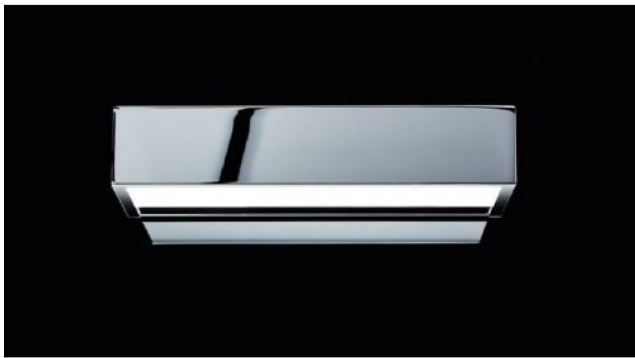

Decor Walther

Box 25

Oberfläche

- cromo
- níquel
- rosa

Technical details

País de origen	 Alemania
Fabricante	Decor Walther
Diseñador	Maiken Walther
Índice de protección / Protección IP	IP44
Contenido del paquete	Leuchtmittel/Bulb
entrada de tensión	110 - 240 Volt
Profundidad en cm	10
material	metal, vidrio
Atenuación	Regulable en el sitio
Base / Portalámparas	R7s
Alimentación (máx. Watt)	100 Watt
Dimensiones	H 5 cm L 25 cm

Descripción

The Decor Walther Box 25 wall lamp emits light simultaneously upwards and downwards. A diffuser made of white matt glass glare control the light in both directions and scatters it evenly. This wall lamp is 25 cm long, 5 cm high and 10 cm deep. With protection class IP44, this lamp is also suitable for the bathroom. It is available in chrome. A R7s halogen lamp with a maximum output of 100 watts can be used as the light source. The Box 25 is also offered with an integrated LED (Box 25 N LED).