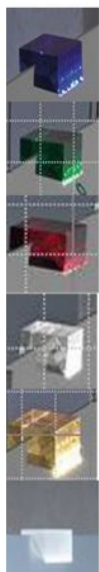

Escale CL2 replacement glass cubes

Ersatz-Glaswürfel

colours
Farben

blue
blau

green
grün

red
rot

transparent
transparent

yellow
gelb

white
weiß

Escale

CL2 replacement glass cube

Farbe

- rojo
- amarillo
- transparente
- blanco
- verde
- azul

Technical details

País de origen	 Alemania
Fabricante	Escale
material	vidrio

Descripción

The Escale CL2 spare glass cubes are spare parts for the CL2 pendant lamp. There are replacement glass cubes in the following colours: transparent, yellow, red, blue, green and white (matt).

The glass cubes can be used not only as spare parts, but also to spice up a lamp with its own colour combinations of the cubes.