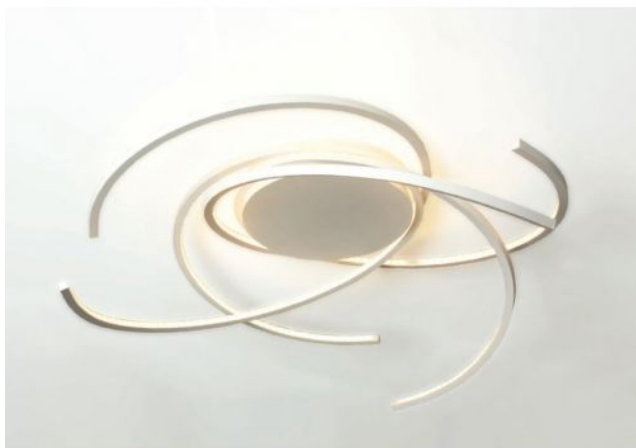

Escale

Space 100 cm

Oberfläche

- aluminio
- negro
- oro
- blanco

Technical details

País de origen	 Alemania
Fabricante	Escale
Diseñador	Mosru Mohiuddin
año	2013
Índice de protección / Protección IP	IP20
Contenido del paquete	LED
entrada de tensión	230 - 240 Volt
Diámetro en cm	100
material	aluminio
Atenuación	dimnable con control de fase inversa y con reguladores de control de fase
Potencia en vatios	36 W
LED	incluyendo
Indice de reproduccion cromatica	90
Temperatura de color en grados Kelvin	2.700 extra blanco cálido
reemplazo de la bombilla:	en el fabricante / en la fabrica
Flujo total luminoso en lm	5.000
Dimensiones	H 24 cm Ø 100 cm

Descripción

The Escale Space 100 is the largest ceiling light in this series. It has a diameter of 100 cm at a height of 24 cm. An LED with a colour temperature of 2700 Kelvin extra warm white serves as a light source.

The Space 100 ceiling light is offered in the surfaces aluminum smoothed, gold leaf, white and black. The lamp was designed by Mosru Mohiuddin in 2013.

This ceiling lamp can be dimmed on site with a trailing edge and / or leading edge phase dimmer. A Casambi module and a ZigBee module are offered as accessories. With the Casambi module, the ceiling light can be regulated with the Casambi App by smartphone or tablet via Bluetooth. The ZigBee module enables control of the light via voice control.