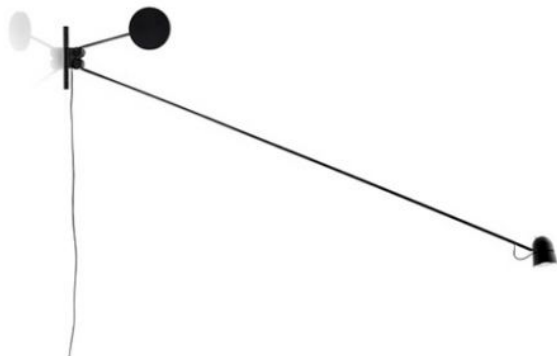

Luceplan

Counterbalance

Oberfläche

- negro
- blanco

Technical details

País de origen	 Italia
Fabricante	Luceplan
Diseñador	Daniel Rybakken
año	2012
Color de la lámpara	negro
Índice de protección / Protección IP	IP20
Contenido del paquete	LED
entrada de tensión	110 - 240 Volt
material	acero, aluminio
Atenuación	en la cabeza de la lámpara
Potencia en vatios	16 W
LED	incluyendo
Indice de reproduccion cromatica	90
El flujo luminoso en lm	598
Temperatura de color en grados Kelvin	2.700 extra blanco cálido
longitud del brazo	190 cm
cabeza del alumbrado masa	9 cm
Dimensions	L 192 cm

Descripción

The Luceplan Counterbalance is a black wall lamp, which can be aligned in the room at will cause of its swiveling light arm. The counterweight balances the movements of the long arm with help of gear wheels and guarantees the stability of the lamp head. The lamp head is made out of lacquered aluminum, the body is made of matt lacquered steel. Different brightness levels can be set with the dimmer on the lamp head. Daniel Rybakken designed the wall light in the year 2012. Apart from this light, also a spotlight as well as a floor lamp are on offer from this series.